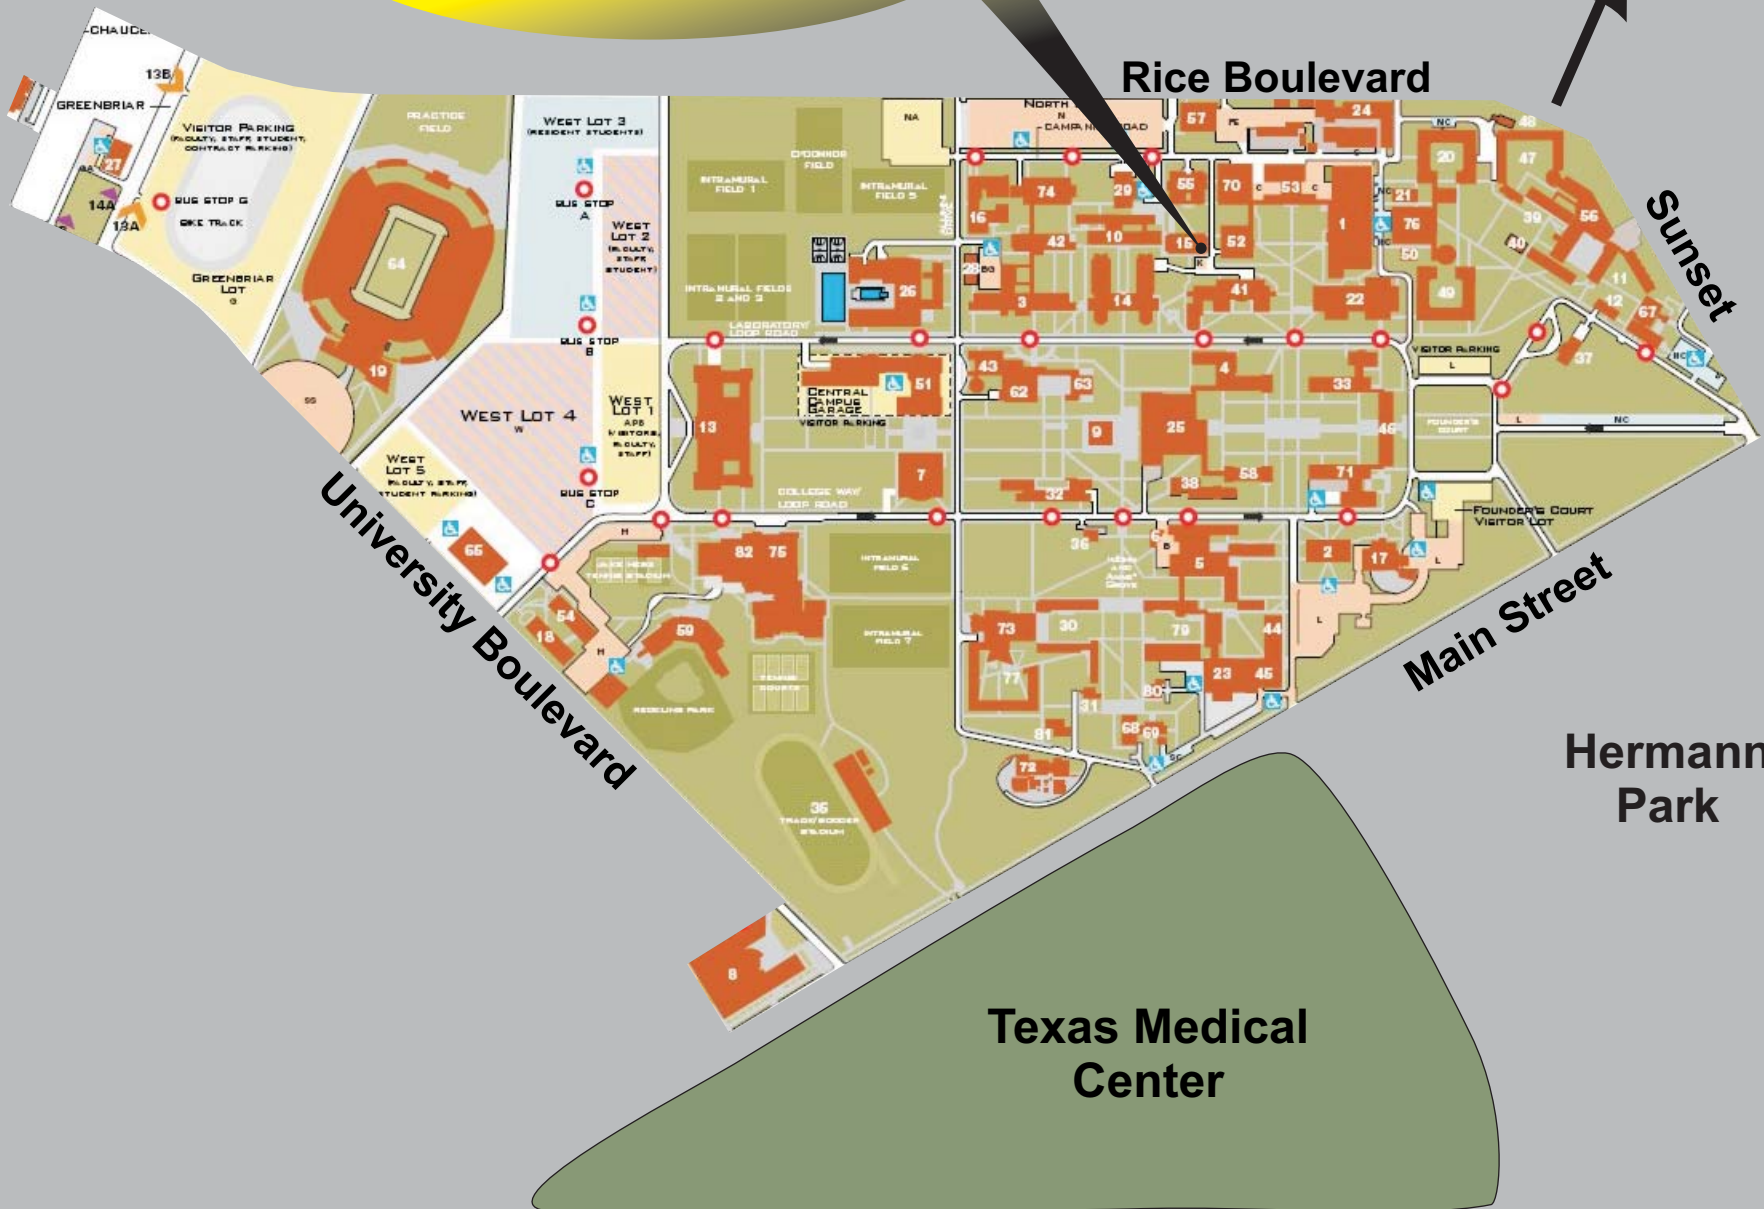

318 Herman Brown Hall
713-348-4121

Rice Boulevard

Sunset

University Boulevard

Main Street

Hermann Park

Texas Medical Center